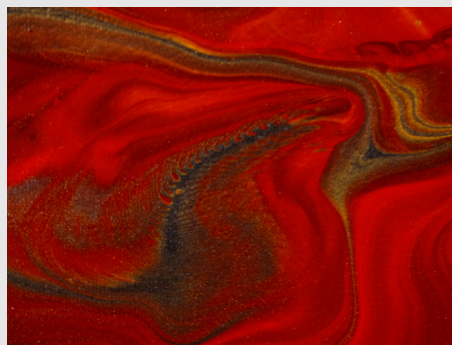

# PIUME

**DIMENSIONS: 40,00 x 50,00 cm**

**COLOUR: Titanium White, Mars Black, Medium Green, Coral, Lavander, Gold**

**TECHNIQUE: DRAWING SWIPING**

# PASSION

**DIMENSIONS: 50,00 x 50,00 cm**

**COLOUR: Vermillion Red, Gold, Anthracite**

**TECHNIQUE: PREFORATED CUP POURING and TILTING**