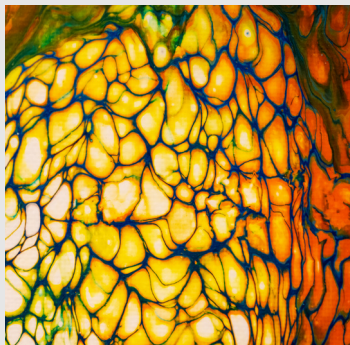

# GREAT CORAL REEF

**DIMENSIONS: 40,00 x 50,00 cm**

**COLOUR: Titanium White, Phthalocyanine Green, Iridescent Green Earth, Gold Metal Paste, Water Green, Primary Yellow**

**TECHNIQUE: SWIPE and TILTING**

# MIXED MIRROR

**DIMENSIONS: 20,00 x 80,00 cm**

**COLOUR: Mars Black, Primary Yellow, Grape Purple, Bronze Iridescent, Orange**

**TECHNIQUE: SWIPING**

# THE RIVER

**DIMENSIONS: 40,00 x 50,00 cm**  
**COLOUR: Titanium White, Primary Blue, Water Green, Orange, Khaki, Primary Yellow**  
**TECHNIQUE: SWIPE and TILTING**

# FOAM

**DIMENSIONS: 50,00 x 50,00 cm**

**COLOUR: Titanium White, Medium Green, Bleu**

**Turquoise, Iridescent Green Earth, Light Ocher, Brown**

**TECHNIQUE: OPEN CUP POURING and TILTING**