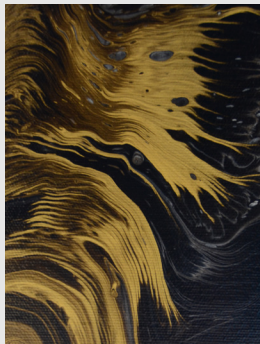

# PHOENIX

**DIMENSIONS: 40,00 x 50,00 cm**

**COLOUR: Mars Black, Titanium White, Primary Yellow, Orange, Khaki, Magenta, Grape Purple**

**TECHNIQUE: FUNNEL POURING and SWIPE**

# RAINBOW

**DIMENSIONS: 1.260,00 x 24,00 cm**

**COLOUR: Mars Black, Titanium White, Vermillion Red, Orange, Primary Yellow, Light Green, Sky Blue, Indigo, Violet**

**TECHNIQUE: RING POURING and TILTING**

# PODIUM

**DIMENSIONS: 20,00 x 70,00 cm**

**COLOUR: Mars Black, Titanium White, Gold, Silver,  
Rame Copper**

**TECHNIQUE: PREFORATED CUP POURING and TILTING**