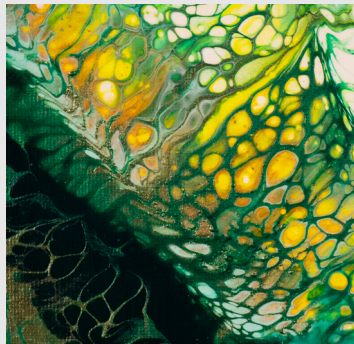

# GREAT CORAL REEF

**DIMENSIONS: 40,00 x 50,00 cm**

**COLOUR: Titanium White, Phthalocyanine Green, Iridescent Green Earth, Gold Metal Paste, Water Green, Primary Yellow**

**TECHNIQUE: SWIPE and TILTING**