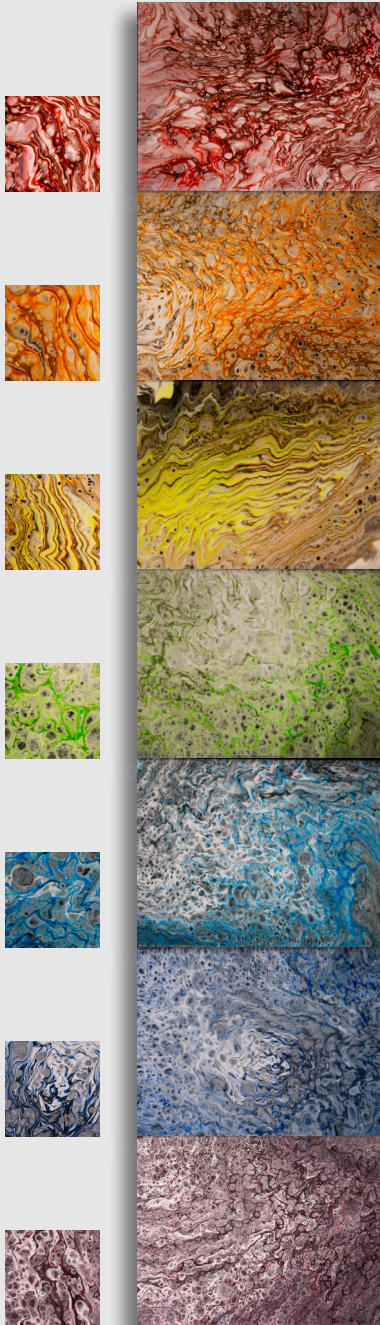

# THE RIVER

**DIMENSIONS: 40,00 x 50,00 cm**  
**COLOUR: Titanium White, Primary Blue, Water Green, Orange, Khaki, Primary Yellow**  
**TECHNIQUE: SWIPE and TILTING**

# SUN

**DIMENSIONS: 50,00 cm**

**COLOUR: Titanium White, Primary Yellow, Orange, Light Ocher, Vermillion Red**

**TECHNIQUE: FUNNEL POURING and TILTING**

# PHOENIX

**DIMENSIONS: 40,00 x 50,00 cm**

**COLOUR: Mars Black, Titanium White, Primary Yellow, Orange, Khaki, Magenta, Grape Purple**

**TECHNIQUE: FUNNEL POURING and SWIPE**

# RAINBOW

**DIMENSIONS: 1.260,00 x 24,00 cm**

**COLOUR: Mars Black, Titanium White, Vermillion Red, Orange, Primary Yellow, Light Green, Sky Blue, Indigo, Violet**

**TECHNIQUE: RING POURING and TILTING**