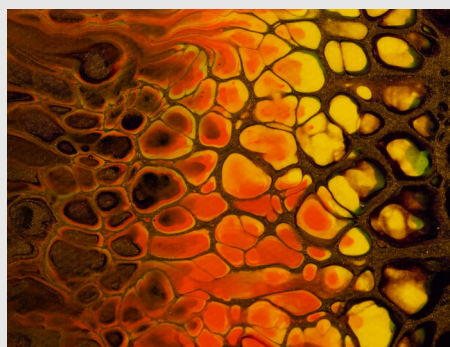

# GREAT CORAL REEF

**DIMENSIONS: 40,00 x 50,00 cm**

**COLOUR: Titanium White, Phthalocyanine Green, Iridescent Green Earth, Gold Metal Paste, Water Green, Primary Yellow**

**TECHNIQUE: SWIPE and TILTING**

# MIXED MIRROR

**DIMENSIONS: 20,00 x 80,00 cm**

**COLOUR: Mars Black, Primary Yellow, Grape Purple, Bronze Iridescent, Orange**

**TECHNIQUE: SWIPING**

# THE RIVER

**DIMENSIONS: 40,00 x 50,00 cm**  
**COLOUR: Titanium White, Primary Blue, Water Green, Orange, Khaki, Primary Yellow**  
**TECHNIQUE: SWIPE and TILTING**