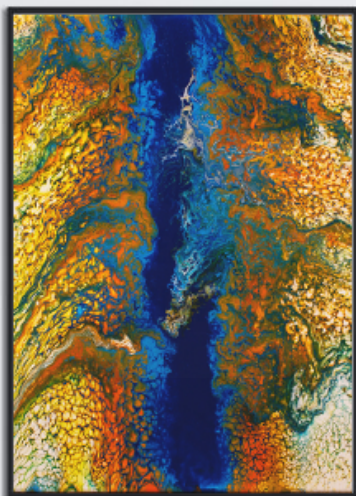

# MIXED MIRROR

**DIMENSIONS: 20,00 x 80,00 cm**

**COLOUR: Mars Black, Primary Yellow, Grape Purple, Bronze Iridescent, Orange**

**TECHNIQUE: SWIPING**

# THE RIVER

**DIMENSIONS: 40,00 x 50,00 cm**  
**COLOUR: Titanium White, Primary Blue, Water Green, Orange, Khaki, Primary Yellow**  
**TECHNIQUE: SWIPE and TILTING**