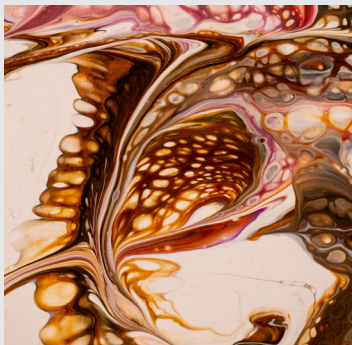

# PIUME

**DIMENSIONS: 40,00 x 50,00 cm**

**COLOUR: Titanium White, Mars Black, Medium Green, Coral, Lavander, Gold**

**TECHNIQUE: DRAWING SWIPING**

# PASSION

**DIMENSIONS: 50,00 x 50,00 cm**

**COLOUR: Vermillion Red, Gold, Anthracite**

**TECHNIQUE: PREFORATED CUP POURING and TILTING**

# PHOENIX

**DIMENSIONS: 40,00 x 50,00 cm**

**COLOUR: Mars Black, Titanium White, Primary Yellow, Orange, Khaki, Magenta, Grape Purple**

**TECHNIQUE: FUNNEL POURING and SWIPE**