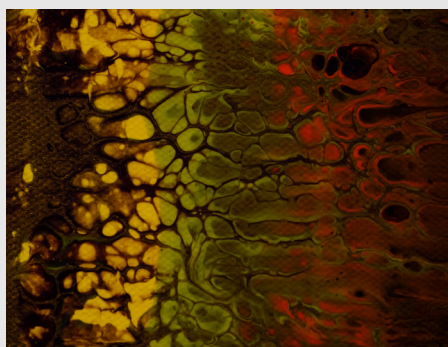

# GREAT CORAL REEF

**DIMENSIONS: 40,00 x 50,00 cm**

**COLOUR: Titanium White, Phthalocyanine Green, Iridescent Green Earth, Gold Metal Paste, Water Green, Primary Yellow**

**TECHNIQUE: SWIPE and TILTING**

# MIXED MIRROR

**DIMENSIONS: 20,00 x 80,00 cm**

**COLOUR: Mars Black, Primary Yellow, Grape Purple, Bronze Iridescent, Orange**

**TECHNIQUE: SWIPING**

# THE RIVER

**DIMENSIONS: 40,00 x 50,00 cm**  
**COLOUR: Titanium White, Primary Blue, Water Green, Orange, Khaki, Primary Yellow**  
**TECHNIQUE: SWIPE and TILTING**