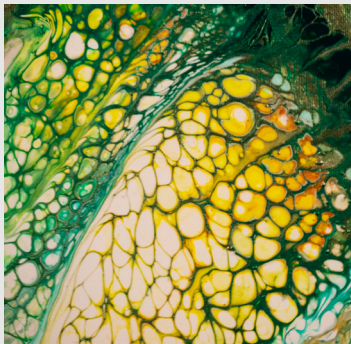

# GREAT CORAL REEF

**DIMENSIONS: 40,00 x 50,00 cm**

**COLOUR: Titanium White, Phthalocyanine Green, Iridescent Green Earth, Gold Metal Paste, Water Green, Primary Yellow**

**TECHNIQUE: SWIPE and TILTING**