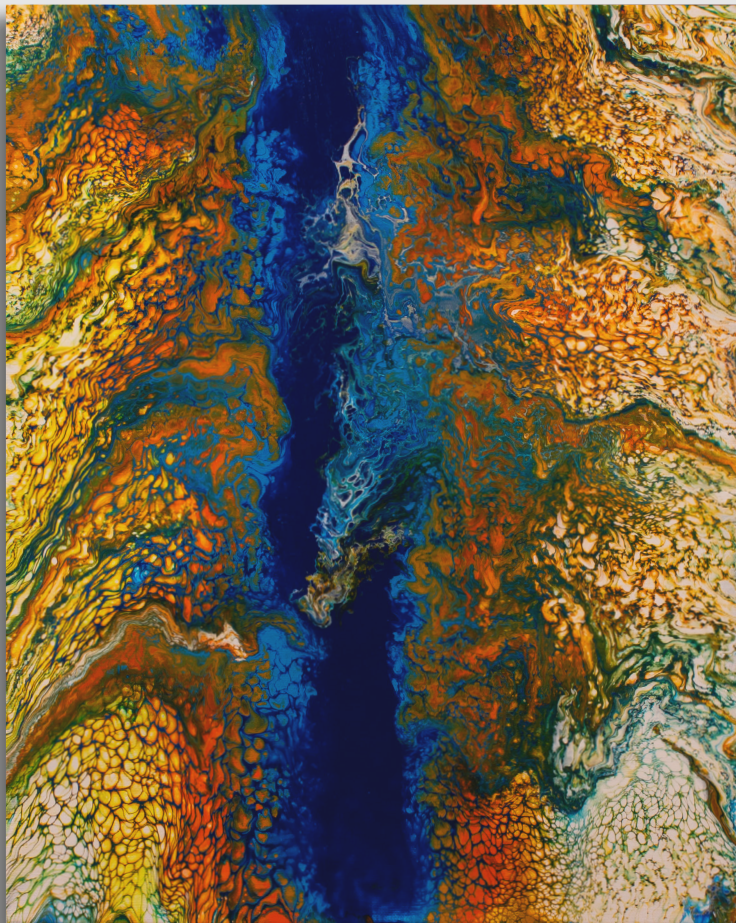

# THE RIVER

**DIMENSIONS: 40,00 x 50,00 cm**  
**COLOUR: Titanium White, Primary Blue, Water Green, Orange, Khaki, Primary Yellow**  
**TECHNIQUE: SWIPE and TILTING**