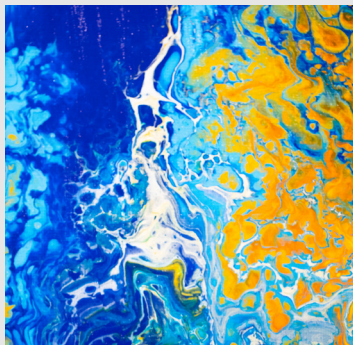

# MIXED MIRROR

**DIMENSIONS: 20,00 x 80,00 cm**

**COLOUR: Mars Black, Primary Yellow, Grape Purple, Bronze Iridescent, Orange**

**TECHNIQUE: SWIPING**

# THE RIVER

**DIMENSIONS: 40,00 x 50,00 cm**  
**COLOUR: Titanium White, Primary Blue, Water Green, Orange, Khaki, Primary Yellow**  
**TECHNIQUE: SWIPE and TILTING**