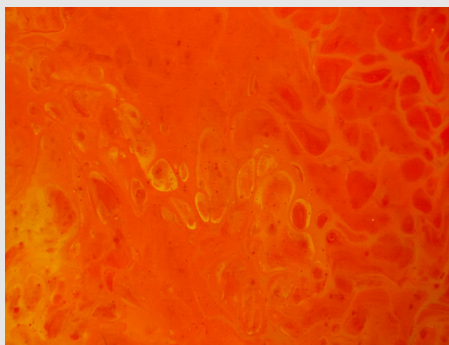

# THE SPACE

**DIMENSIONS: 40,00 x 50,00 cm**

**COLOUR: Titanium White, Mars Black, Fluo Yellow,  
Fluo Red, Magenta**

**TECHNIQUE: FLIP CUP POURING and TILTING**

# SUN

**DIMENSIONS: 50,00 cm**

**COLOUR: Titanium White, Primary Yellow, Orange, Light Ocher, Vermillion Red**

**TECHNIQUE: FUNNEL POURING and TILTING**