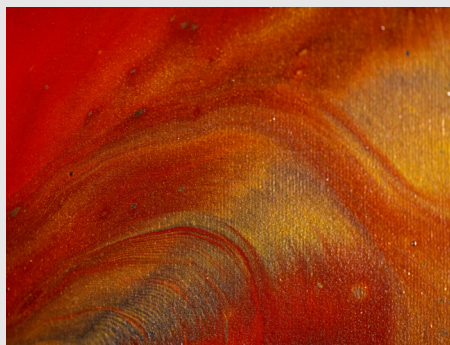

# PIUME

**DIMENSIONS: 40,00 x 50,00 cm**

**COLOUR: Titanium White, Mars Black, Medium Green, Coral, Lavander, Gold**

**TECHNIQUE: DRAWING SWIPING**

# PASSION

**DIMENSIONS: 50,00 x 50,00 cm**

**COLOUR: Vermillion Red, Gold, Anthracite**

**TECHNIQUE: PREFORATED CUP POURING and TILTING**