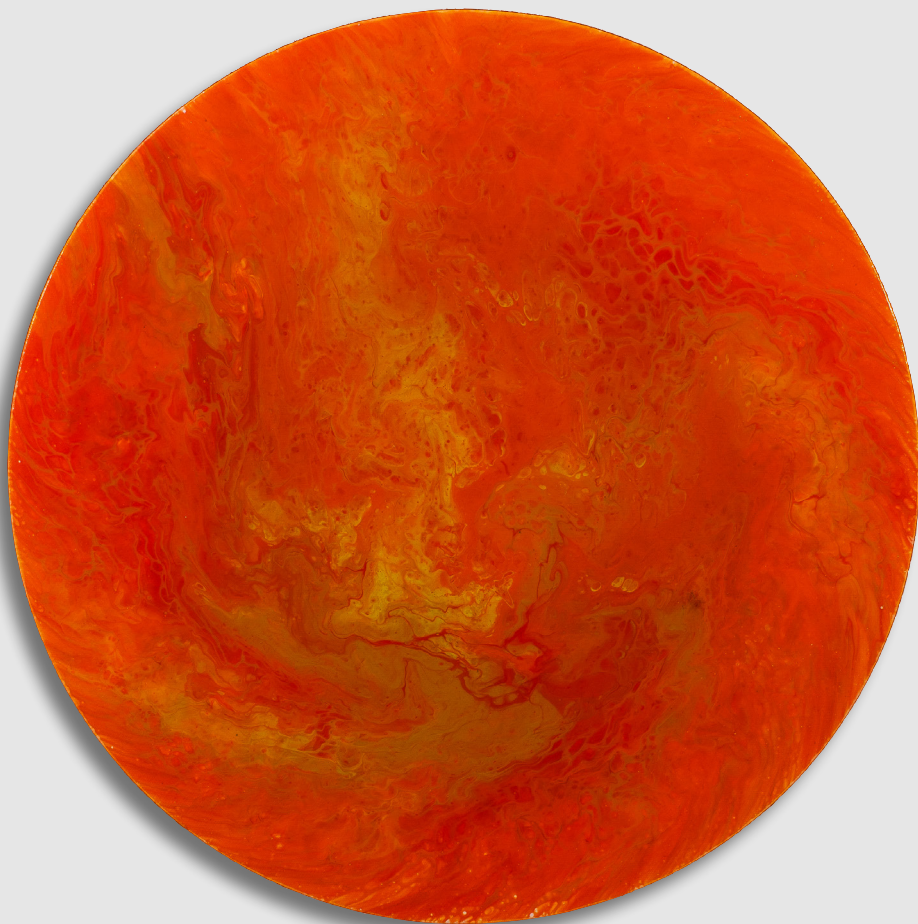

# THE SPACE

**DIMENSIONS: 40,00 x 50,00 cm**

**COLOUR: Titanium White, Mars Black, Fluo Yellow,  
Fluo Red, Magenta**

**TECHNIQUE: FLIP CUP POURING and TILTING**

# SUN

**DIMENSIONS: 50,00 cm**

**COLOUR: Titanium White, Primary Yellow, Orange, Light Ocher, Vermillion Red**

**TECHNIQUE: FUNNEL POURING and TILTING**